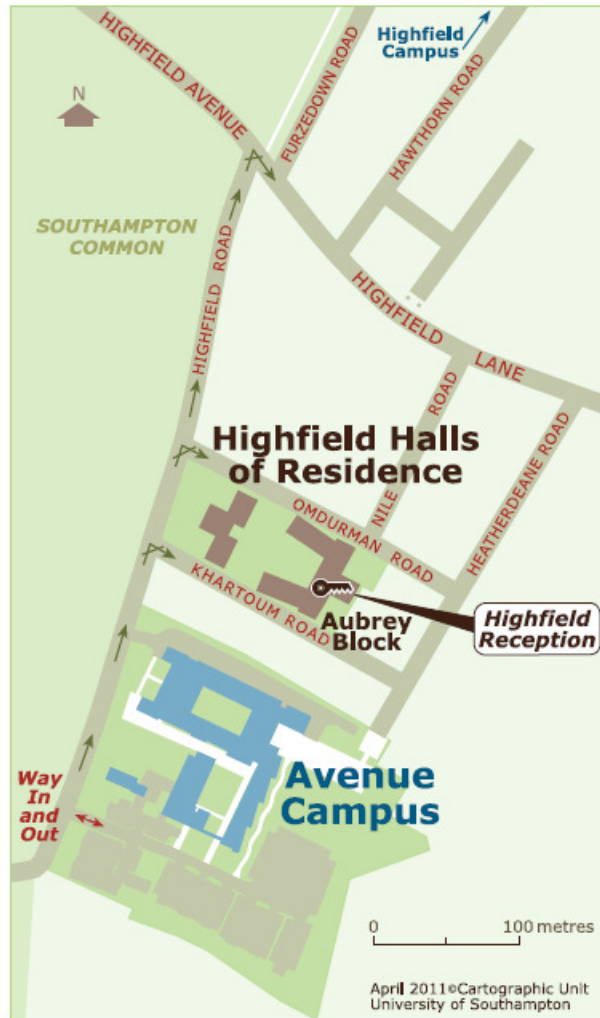

## Directions: Avenue Campus Postcode - SO17 1BF

### From the M3

Follow signs for Southampton A33  
Keep following the A33 (Bassett Avenue), keep in left hand lane  
Go straight over the next two roundabouts  
Continue through traffic lights at a major intersection  
Go straight through next set of traffic lights  
About 500m along (just past the bus stop) – turn left onto Highfield Road  
Take first right into Avenue Campus car park

### From the M27

Use Junction 5 (Southampton Airport/Eastleigh)  
If coming from the East, take the 1st exit off the roundabout; If coming from the West, the 4th exit  
Follow the A335 dual carriageway through 2 sets of traffic lights; at the 3rd set, the road divides  
Turn right onto Burgess Road (McDonald's will be on your left)  
Go through three sets of traffic lights (do not turn into University Road) then turn left at the major intersection onto The Avenue  
Go straight through next set of traffic lights  
About 500m along (just past bus stop) – turn left onto Highfield Road  
Take first right into Avenue Campus car park

### From the City Centre

Follow the signs for the A33 (M3 London/ Winchester) onto Bassett Avenue  
Once on Bassett Avenue continue straight through one set of traffic lights – with Cowherds Pub on your left  
Travel along this road until right turn into Highfield Road  
Take first right into Avenue Campus car park